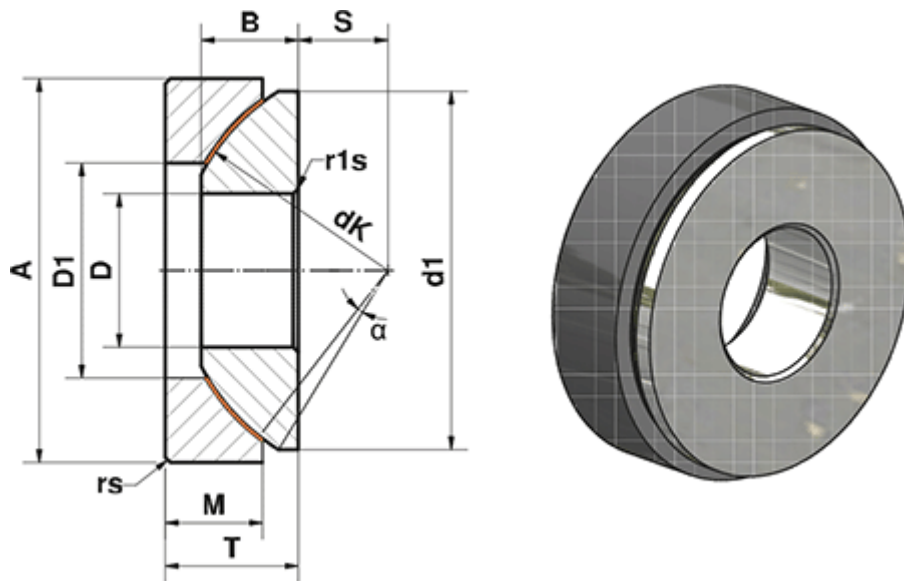

Data Sheet

Article number: 03450240

Description: Fluro Heavy Duty Spherical Plain Bearing GE 240 AWE
Hole \varnothing 240

Note: 240

Measures

A	= 400	M	= 73
a (degrees)	= 6	rs, r1s min	= 1.5
B	= 87	S	= 77.5
D	= 240	Static load C0 (kN)	= 17176
D1	= 294	T	= 103
d1 min	= 382	Weight (g)	= 56900
dK	= 420		
Dynamic load C (kN)	= 10305		